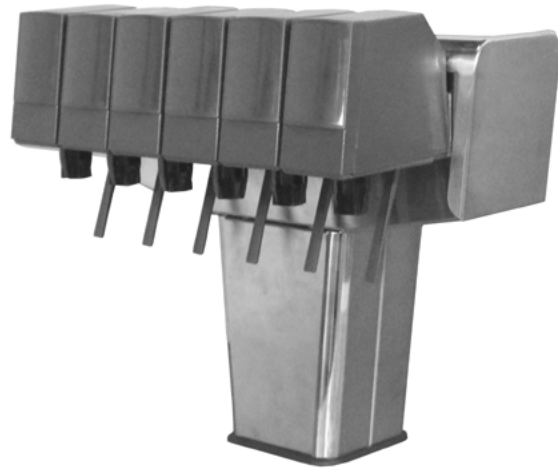

NOVA

Stainless-Steel Softdrink Tower
Edelstahl-Zapfaufsatz

NOVA from ADT-Europe

The new generation of the Tower range PERFECT PLUS

The high-quality stainless steel Tower is available as Postmix Version.
For use in traditional gastronomy, as well as in self-service restaurants.
Advertising options on request.

2mtr. Python pre-installed.

Key Features:

- Polished stainless steel
- Tap variants
- 6 - Tap version
- Advertising Options on request

Specifications

Number of Taps:	6
Tap variants:	Postmix
Connection Voltage for Postmix Taps and Lighting:	24 Volt / 50 Hertz
Material:	Stainless Steel grinded
Dimension: 6 - Tap Version (H x W x D):	375 x 452 x 346 mm
Not included:	Transformer
Advertising Options:	On request

Part-No
6-Postmix Taps

02-6POM-1E001