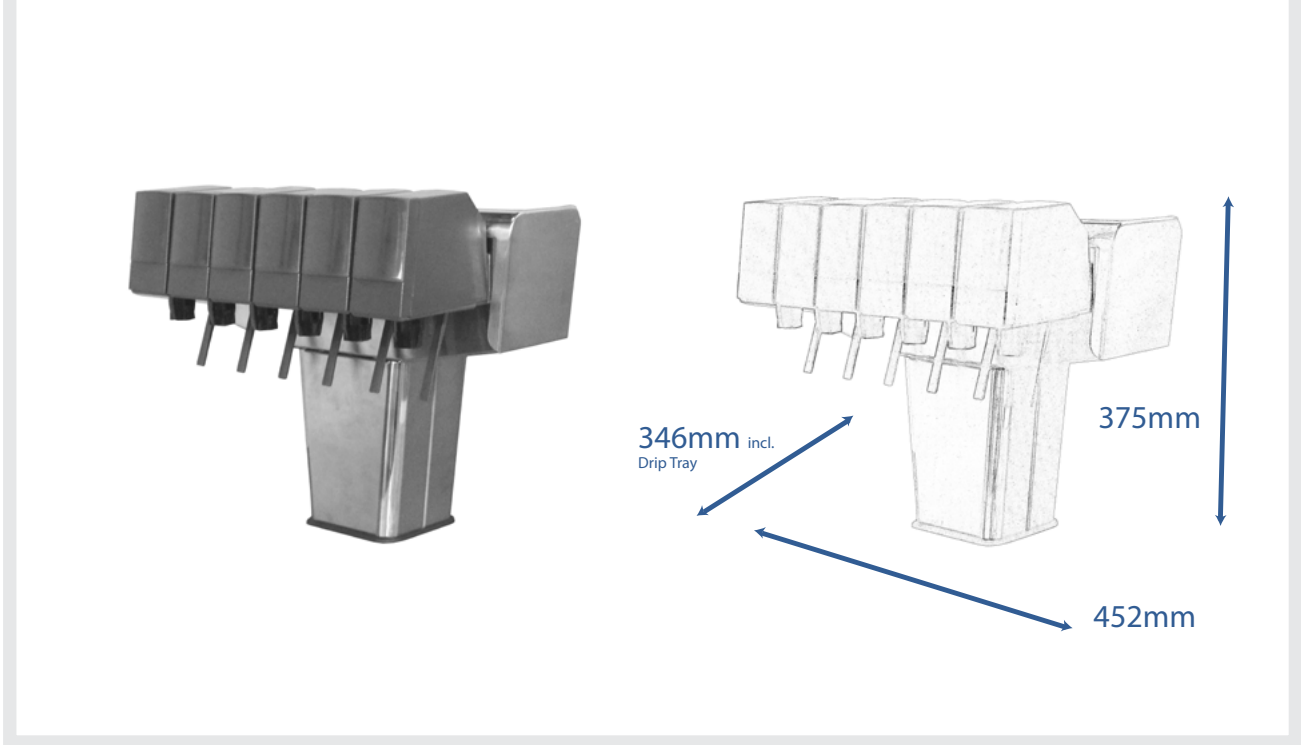

NOVA

Stainless-Steel Softdrink Tower
Edelstahl-Zapfaufsatz

NOVA from ADT-Europe

The new generation of the Tower range PERFECT PLUS

The high-quality stainless steel Tower is available as Postmix Version.
For use in traditional gastronomy, as well as in self-service restaurants.
Advertising options on request.

2mtr. Python pre-installed.

Key Features:

- Polished stainless steel
- Tap variants
- 6 - Tap version
- Advertising Options on request

Specifications

Number of Taps:	6
Tap variants:	Postmix
Connection Voltage for Postmix Taps and Lighting:	24 Volt / 50 Hertz
Material:	Stainless Steel grinded
Dimension: 6 - Tap Version (H x W x D):	375 x 452 x 346 mm
Not included:	Transformer
Advertising Options:	On request